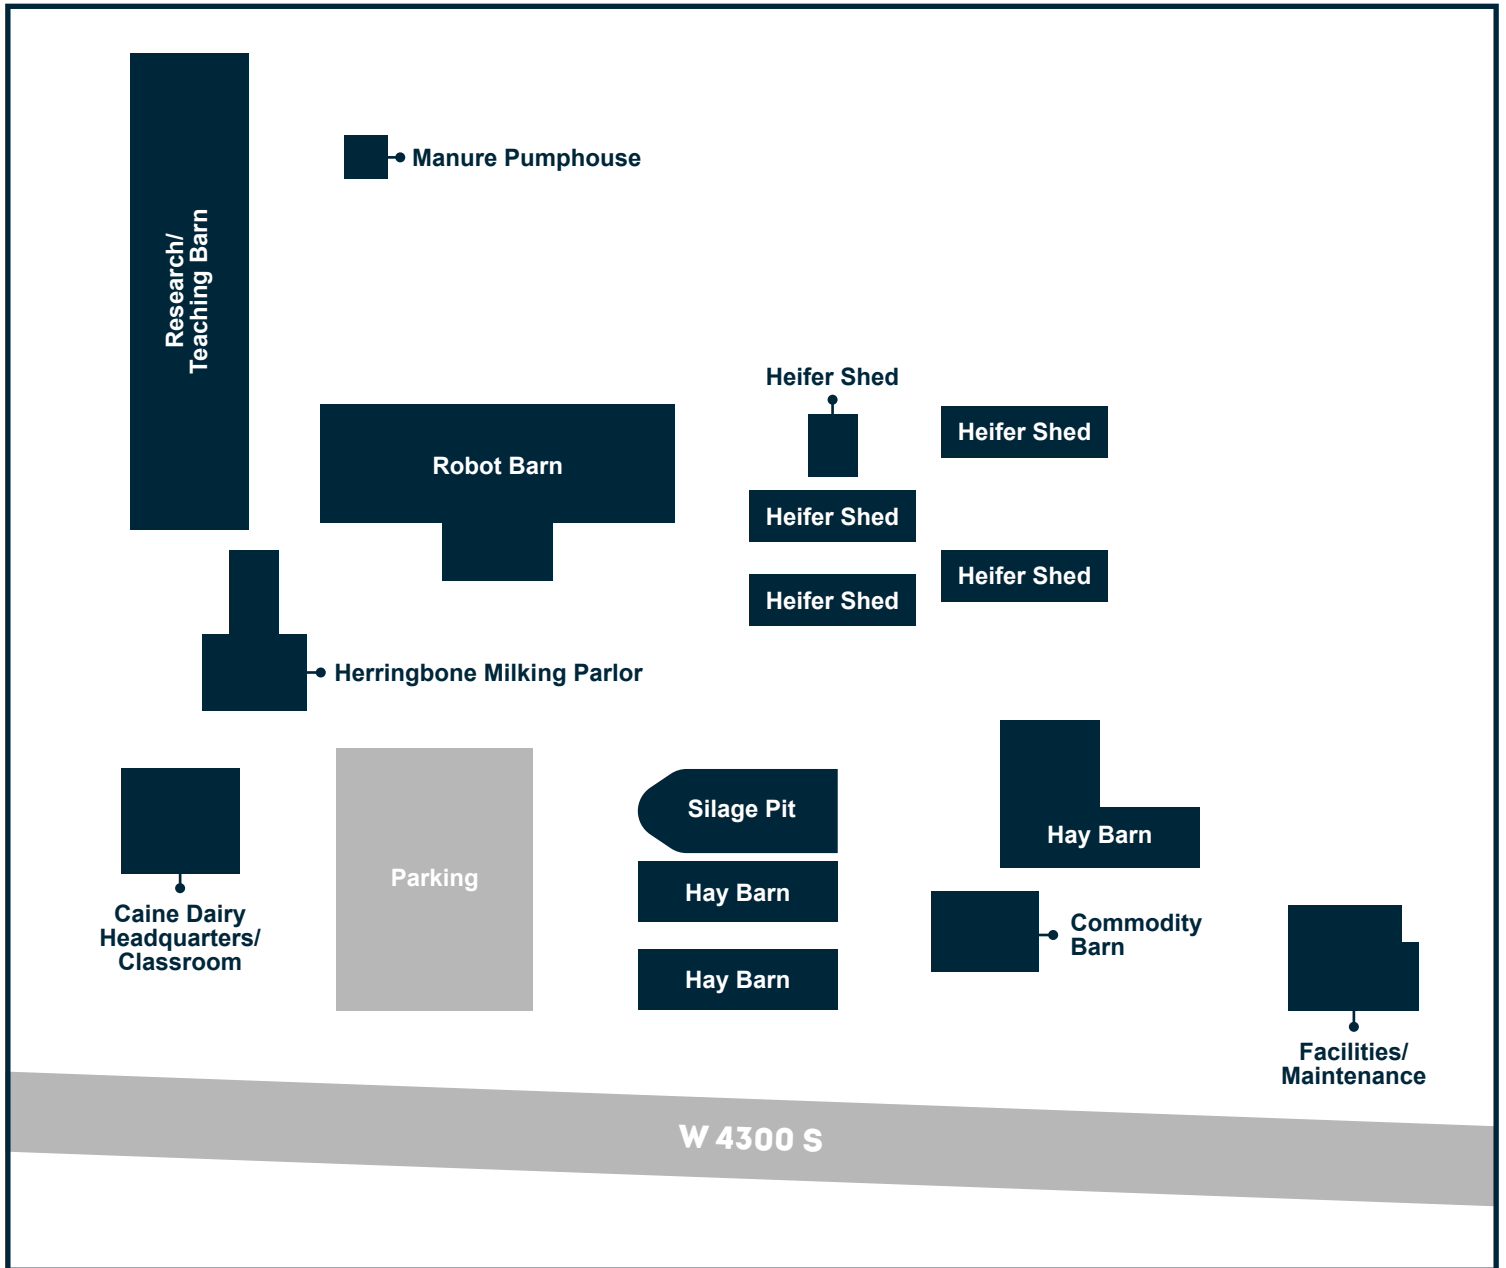

UAES George B. Caine Teaching and Research Center Facilities

UtahStateUniversity

Utah Agricultural Experiment Station
College of Agriculture & Applied Sciences
Animal, Dairy & Veterinary Sciences