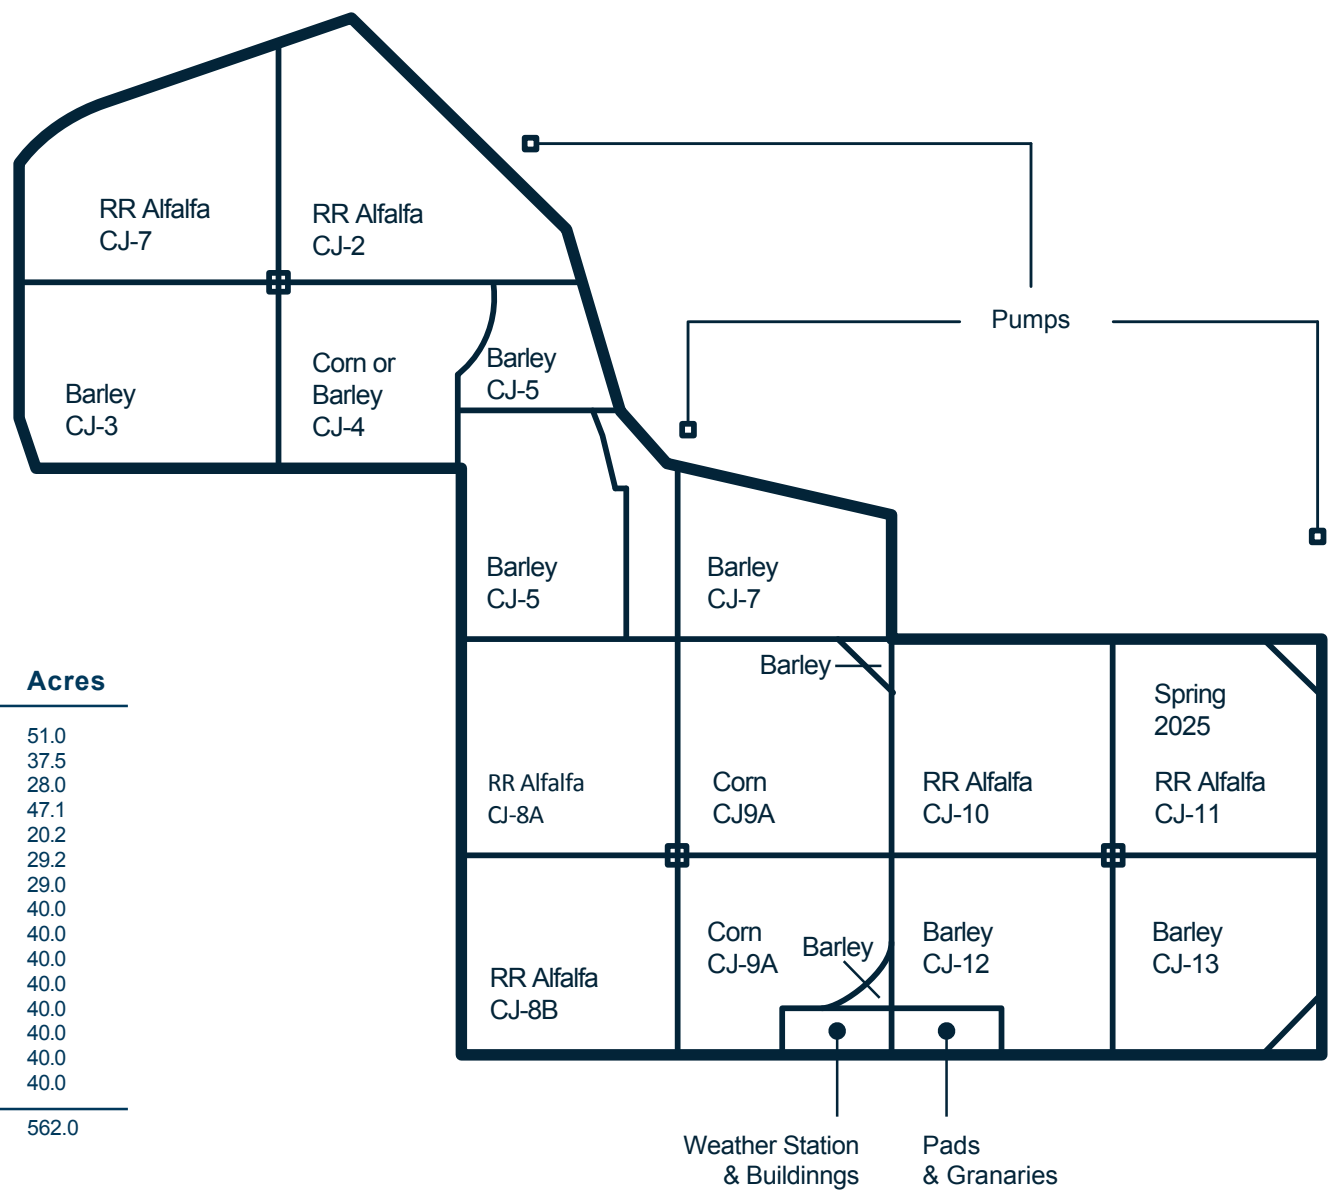

N
2025

Field	Acres
CJ-1	51.0
CJ-2	37.5
CJ-3	28.0
CJ-4	47.1
CJ-5	20.2
CJ-6	29.2
CJ-7	29.0
CJ-8A	40.0
CJ-8B	40.0
CJ-9A	40.0
CJ-9B	40.0
CJ-10	40.0
CJ-11	40.0
CJ-12	40.0
CJ-13	40.0
Total	562.0